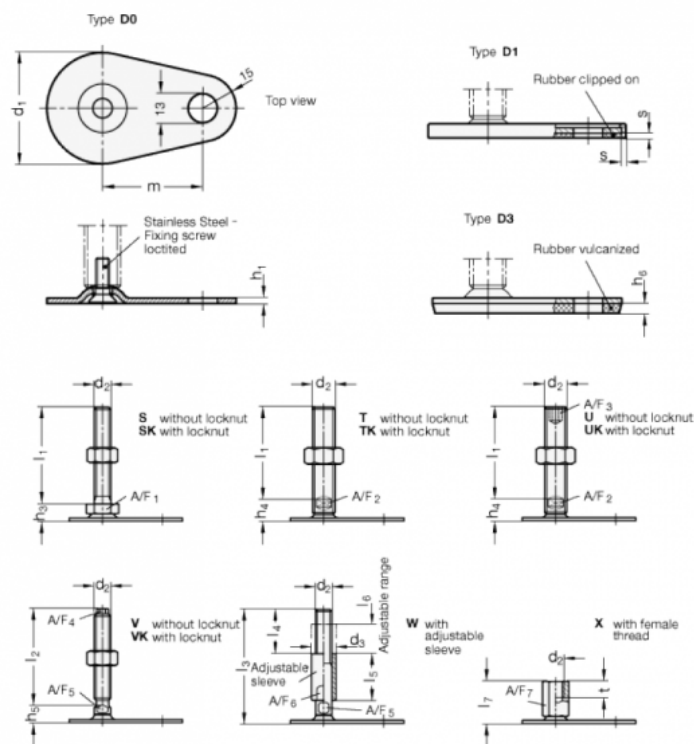

# Data Sheet

Article number: 204380M20100D1TK  
 Description: E+G levelling foot  
 GN 43-80-M20-100-D1-TK  
 Note: TK With nut, Wrench flat at the bottom

## Measures

A/F2 = 15	s = 2
d1 = 80	
d2 = M20	
h1 = 3	
h4 = 18	
h6 =	
l1 = 100	
m = 70	